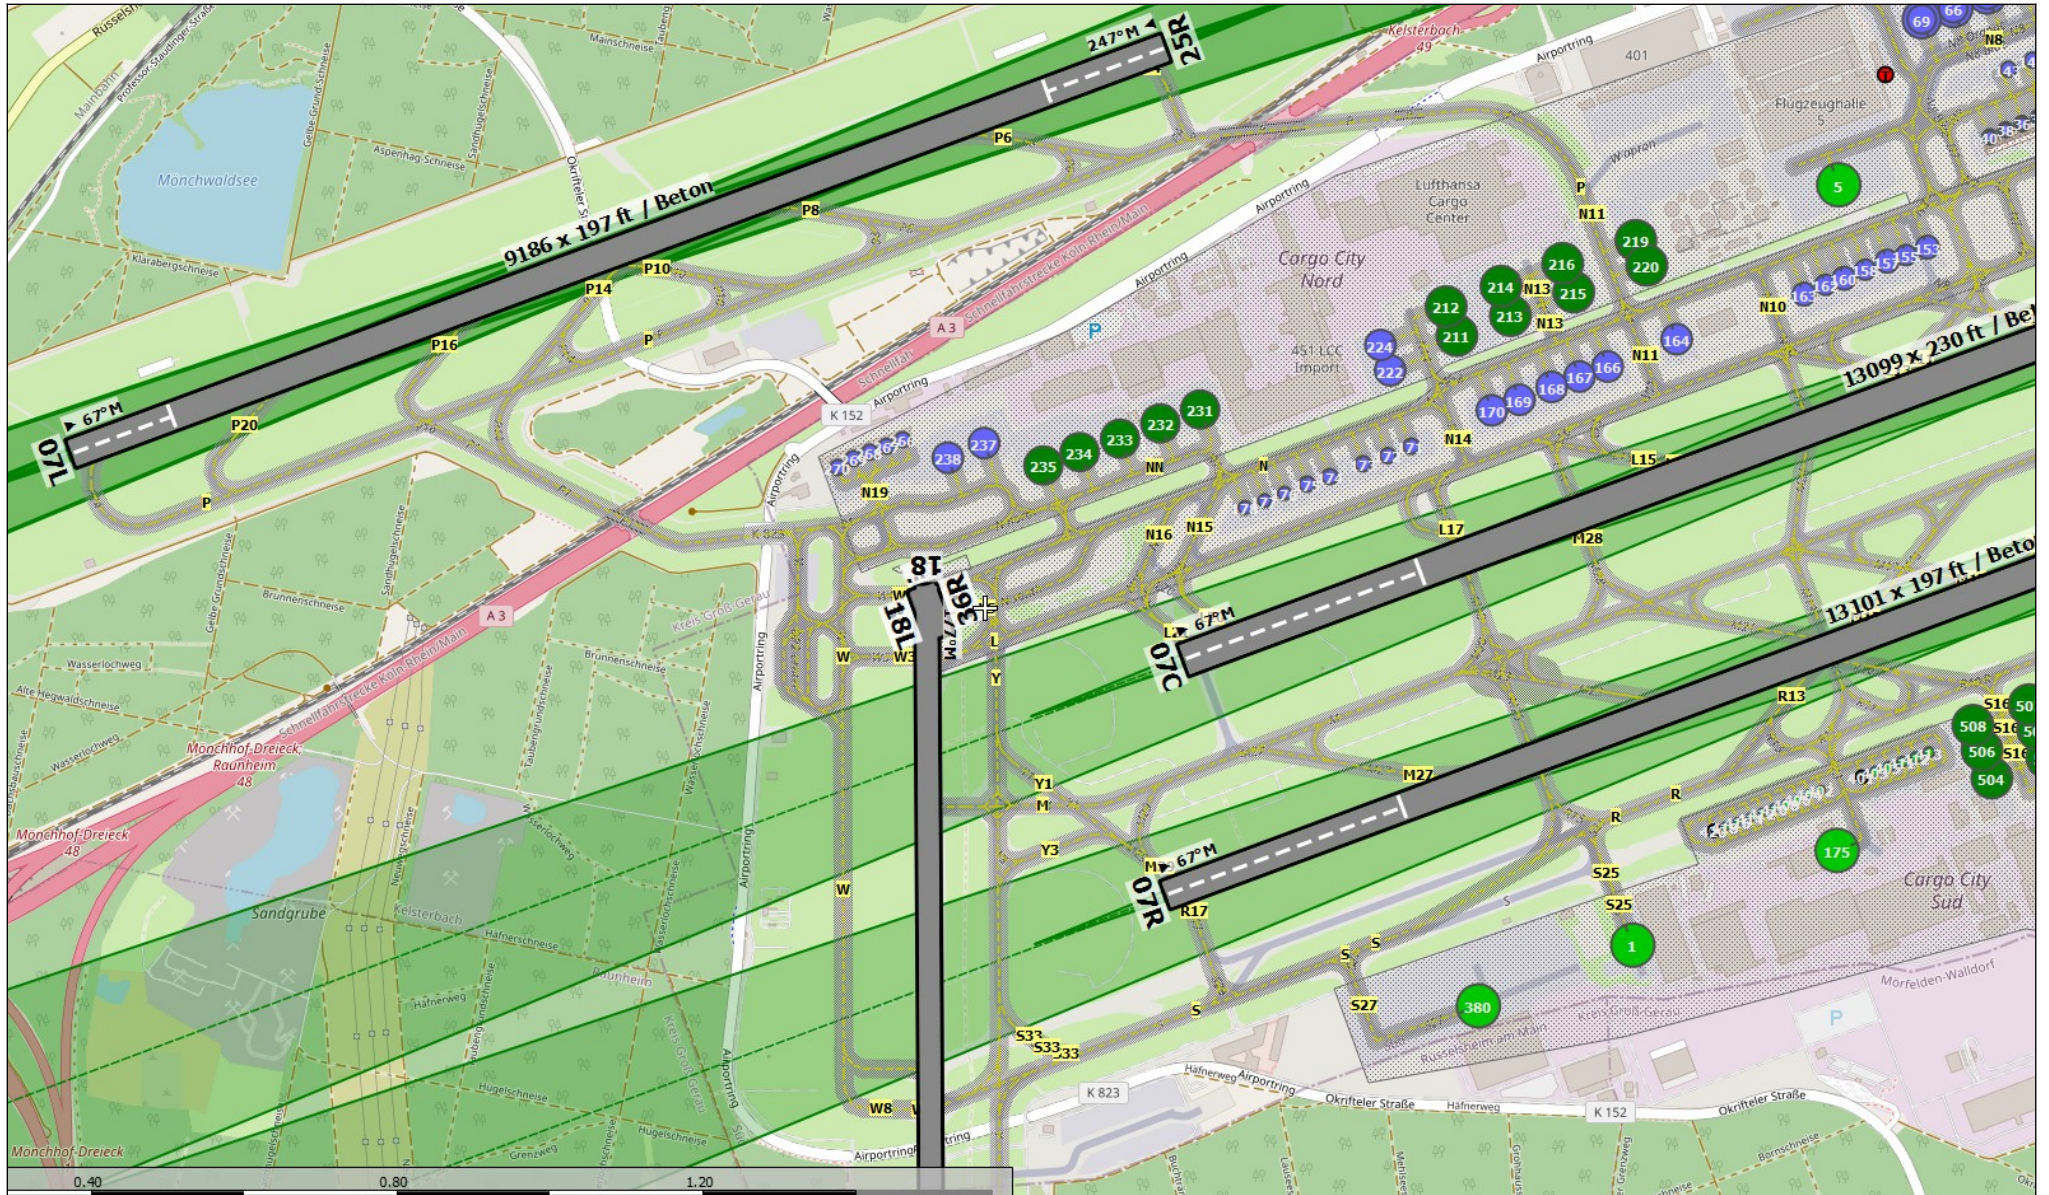

DAC-Online ATC - EDDF Airport Chart Part 1 - Little NavMap

WEST SIDE

DAC-Online ATC - EDDF Airport Chart Part 2 - Little NavMap

EAST SIDE